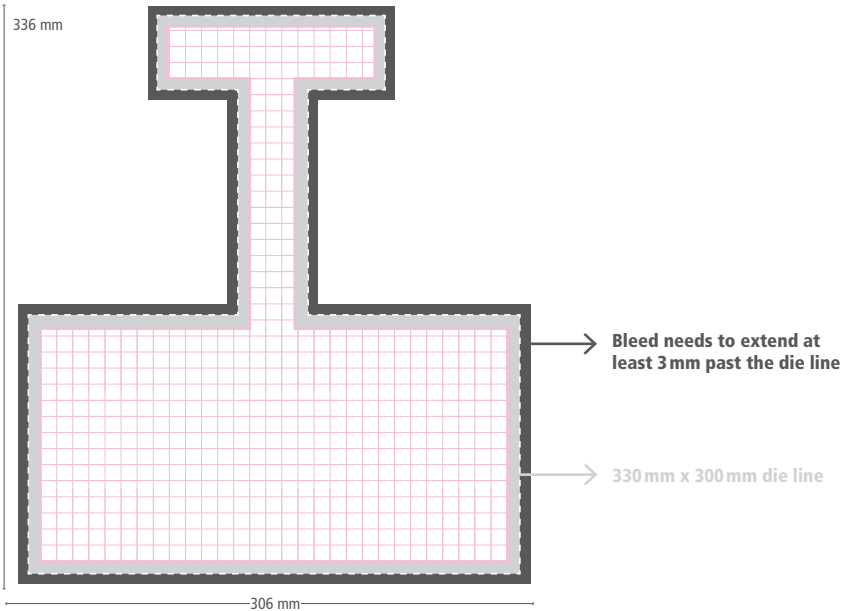

# Technical specifications

WOBBLER

**Dimensions**  
H 336 x W 306 mm

**Colour**  
CMYK

All text & art must be 3 mm inside the die line

**Bleed size** H 336 x W 306 mm **Finished size** H 330 x W 300 mm **Artwork size = safety zone**