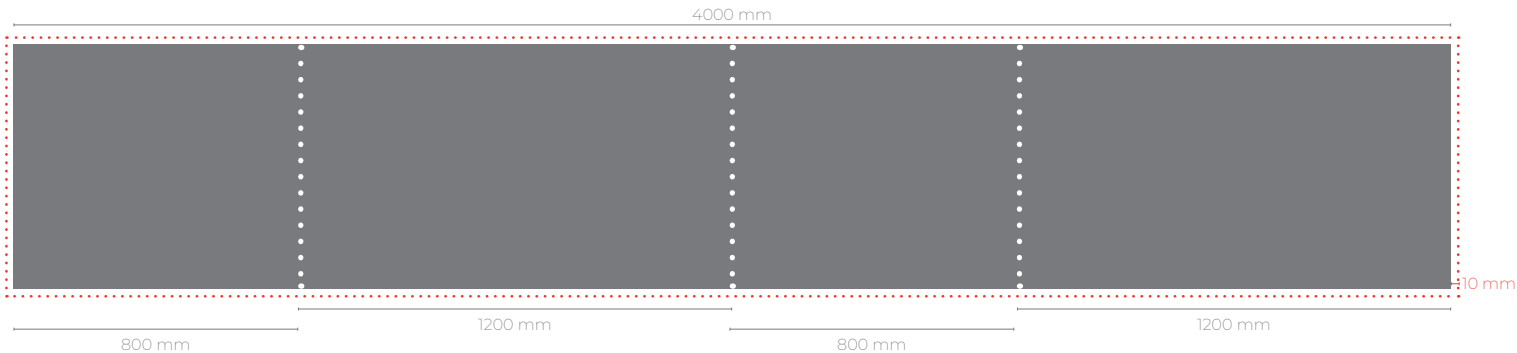

Technical specifications

SAMPLING BOX

DIMENSIONS

H 680 x W 4000 mm

+10 mm bleed on each side

COLOUR

CMYK

Questions? Contact productie@metromedia.be or call +322 227 93 85 for support.