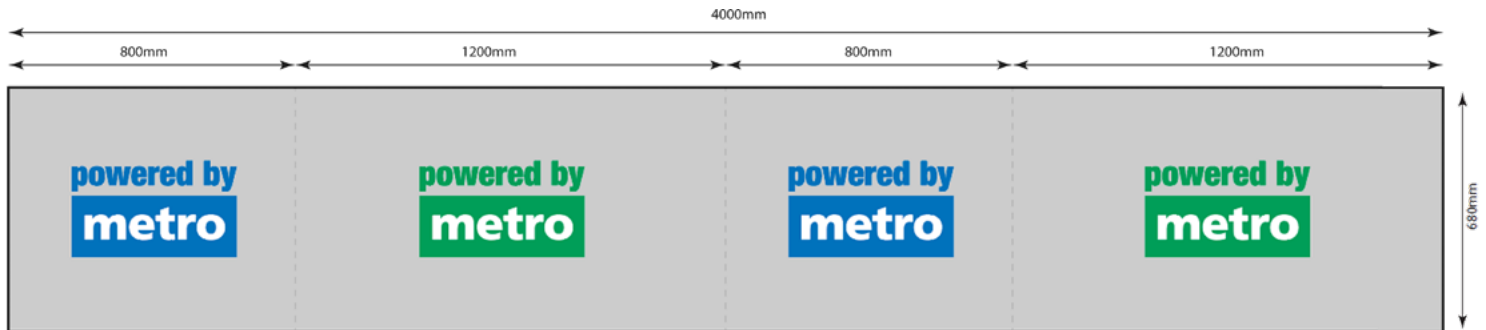

Technical specifications

SAMPLING BOX

Questions? Contact productie@metromedia.be or call +322 227 93 85 for support.