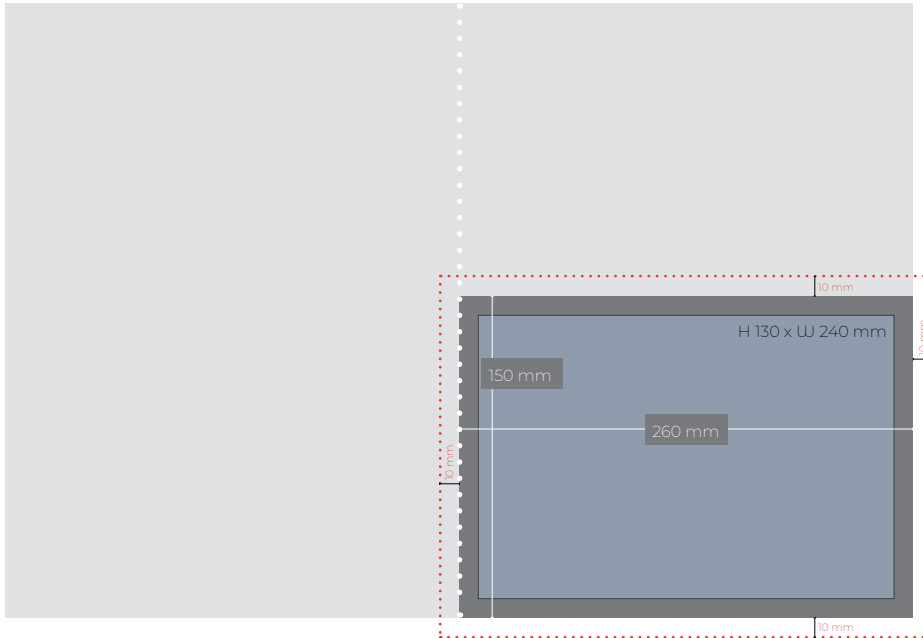

**DELUXE 1/2
WITH BLEED**

DIMENSIONS

H150 x W 260 mm

Text zone = H130 x W 240 mm

+10 mm bleed on each side

COLOUR

CMYK

Questions? Contact productie@metromedia.be for support.