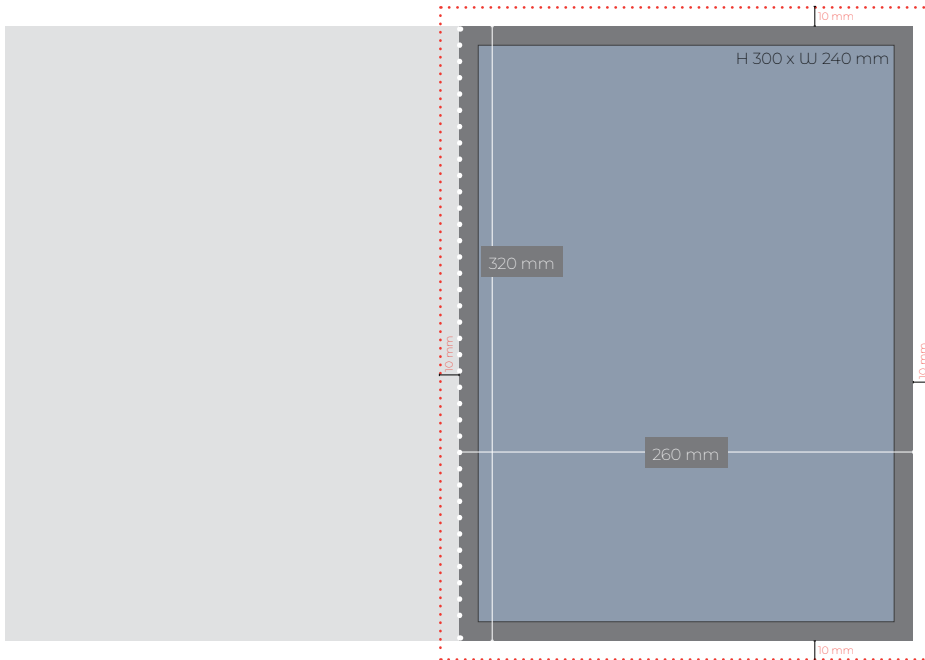

DELUXE 1|1 WITH BLEED

DIMENSIONS

H 320 x W 260 mm

Text zone = H 300 x W 240 mm

+10 mm bleed on each side

COLOUR

CMYK

Questions? Contact productie@metromedia.be for support.