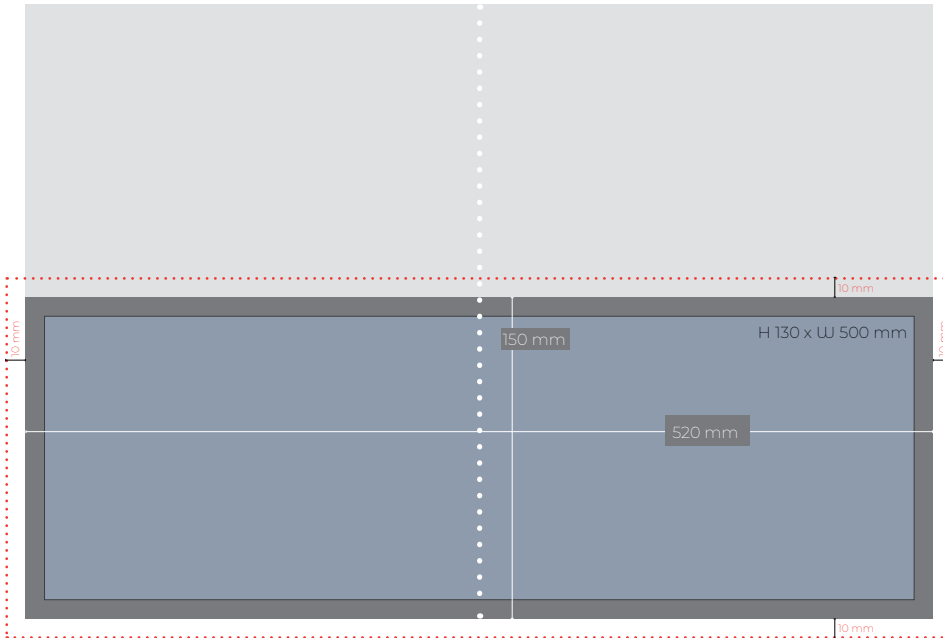

DELUXE 1/2 PANO WITH BLEED

DIMENSIONS

H 150 x W 520 mm

Text zone = H 130 x W 500 mm

+10 mm bleed on each side

COLOUR

CMYK

Questions? Contact productie@metromedia.be for support.